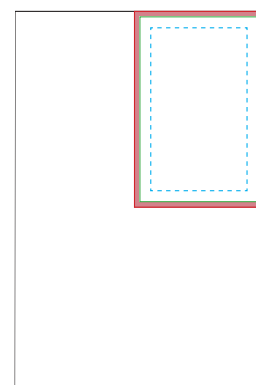

### HALF PAGE SIZING

**Half Page Bleed Size:** 5.75" W x 4.5"H

Make sure that your artwork extends to fill the bleed. This will ensure that your design doesn't have white edges when trimmed.

**Half Page Trim Size:** 5.5"W x 4.25"H

This is the size of the ad. It is where the printer will cut the journal pages.

**Safe Area:** 5"W x 3.75"H

Make sure any important aspects of your design such as text and logo are inside of the safe area to avoid being cut off.

### QUARTER PAGE SIZING

**Quarter Page Bleed Size:** 3" W x 4.5"H

Make sure that your artwork extends to fill the bleed. This will ensure that your design doesn't have white edges when trimmed.

**Quarter Page Trim Size:** 2.75"W x 4.25"H

This is the size of the ad. It is where the printer will cut the journal pages.

**Safe Area:** 2.25"W x 3.75"H

Make sure any important aspects of your design such as text and logo are inside of the safe area to avoid being cut off.