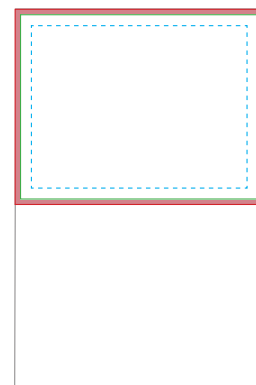

### FULL PAGE SIZING

**Full Page Bleed Size:** 5.75" W x 8.75"H

Make sure that your artwork extends to fill the bleed. This will ensure that your design doesn't have white edges when trimmed.

**Full Page Trim Size:** 5.5"W x 8.5"H

This is the size of the journal. It is where the printer will cut the journal pages.

**Safe Area:** 5"W x 8"H

Make sure any important aspects of your design such as text and logo are inside of the safe area to avoid being cut off.

### HALF PAGE SIZING

**Half Page Bleed Size:** 5.75" W x 4.5"H

Make sure that your artwork extends to fill the bleed. This will ensure that your design doesn't have white edges when trimmed.

**Half Page Trim Size:** 5.5"W x 4.25"H

This is the size of the ad. It is where the printer will cut the journal pages.

**Safe Area:** 5"W x 3.75"H

Make sure any important aspects of your design such as text and logo are inside of the safe area to avoid being cut off.