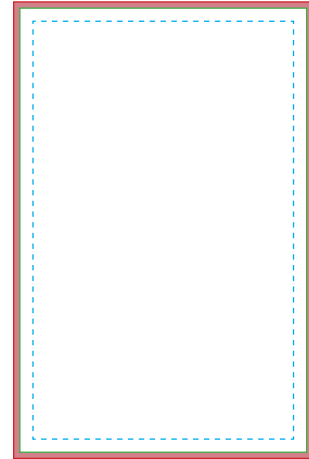

# AD SIZING

**FILE FORMAT:** CMYK Full-Color, High-Resolution PDF or JPG

## FULL PAGE SIZING

**Full Page Bleed Size:** 5.75" W x 8.75"H

Make sure that your artwork extends to fill the bleed. This will ensure that your design doesn't have white edges when trimmed.

**Full Page Trim Size:** 5.5"W x 8.5"H

This is the size of the journal. It is where the printer will cut the journal pages.

**Safe Area:** 5"W x 8"H

Make sure any important aspects of your design such as text and logo are inside of the safe area to avoid being cut off.