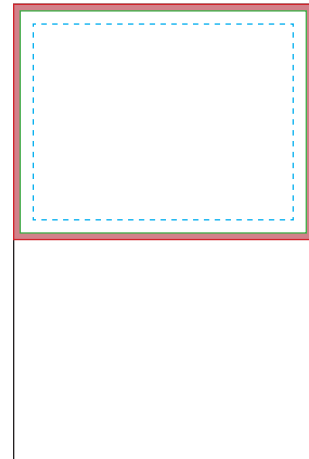

## FULL PAGE SIZING

**Full Page Bleed Size:** 5.75" W x 8.75"H

Make sure that your artwork extends to fill the bleed. This will ensure that your design doesn't have white edges when trimmed.

**Full Page Trim Size:** 5.5"W x 8.5"H

This is the size of the journal. It is where the printer will cut the journal pages.

**Safe Area:** 5"W x 8"H

Make sure any important aspects of your design such as text and logo are inside of the safe area to avoid being cut off.

## HALF PAGE SIZING

**Half Page Bleed Size:** 5.75" W x 4.5"H

Make sure that your artwork extends to fill the bleed. This will ensure that your design doesn't have white edges when trimmed.

**Half Page Trim Size:** 5.5"W x 4.25"H

This is the size of the ad. It is where the printer will cut the journal pages.

**Safe Area:** 5"W x 3.75"H

Make sure any important aspects of your design such as text and logo are inside of the safe area to avoid being cut off.